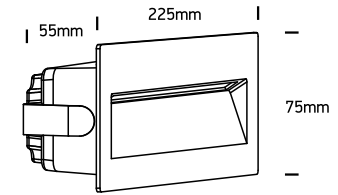

INSTALLATION MANUAL

68068C

ecolight

DARK LIGHT

80 CRI

100-240V | SMD 2835 | 7W | IP65 | Die cast

Complete with 350mA driver.
Supplied with box for concrete installation.

Warnings: