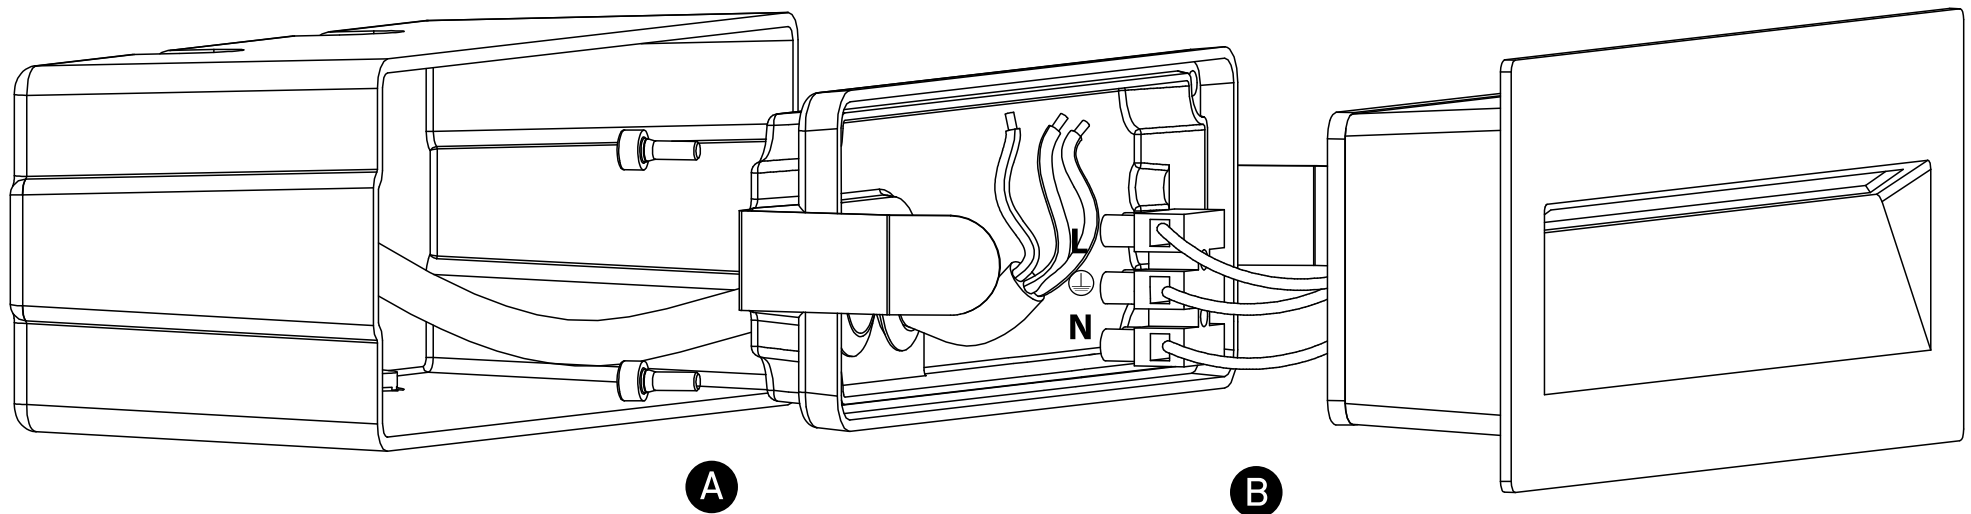

INSTALLATION MANUAL

68068C

ecolight

DARK LIGHT

80 CRI

100-240V | SMD 2835 | 7W | IP65 | Die cast

Complete with 350mA driver.
Supplied with box for concrete installation.

Warnings: