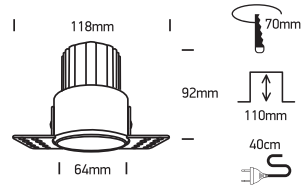

INSTALLATION MANUAL

10112BTR

ecolight

DARK LIGHT

700mA | 12W | IP20 | Trimless | Aluminium
Requires 700mA driver.

90 CRI

Warnings:

1. Make sure that the product is installed properly before connecting to electricity.
2. Do not cover the fitting.
3. Maintenance and installation should only be carried out by a professional electrician.