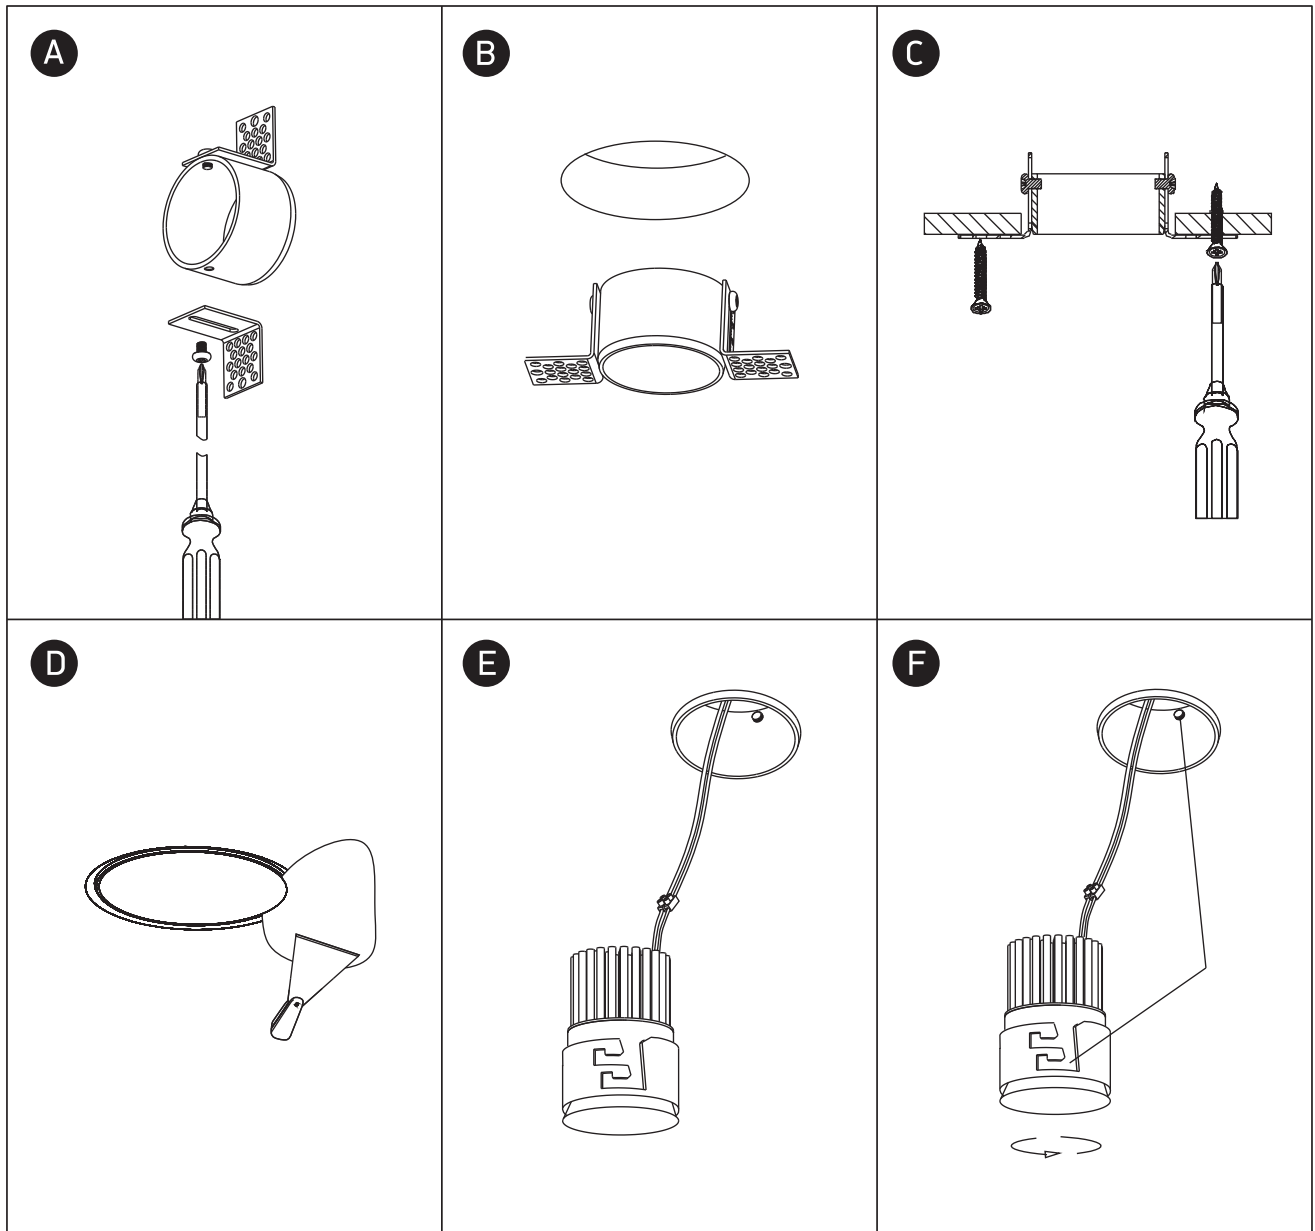

INSTALLATION MANUAL

10112BTR

ecolight

DARK LIGHT

700mA | 12W | IP20 | Trimless | Aluminium
Requires 700mA driver.

90 CRI

Warnings:

1. Make sure that the product is installed properly before connecting to electricity.
2. Do not cover the fitting.
3. Maintenance and installation should only be carried out by a professional electrician.